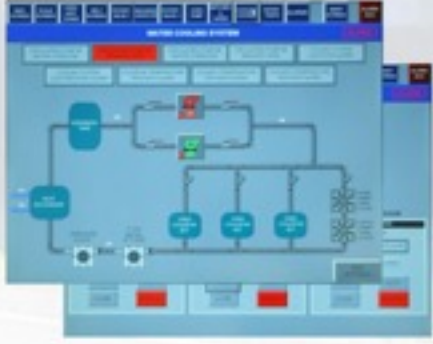

Automation

**Touch
Screens**